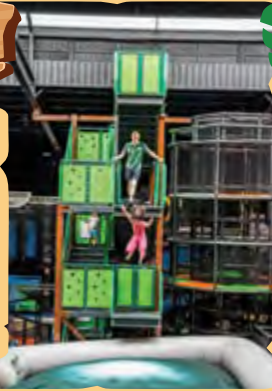

JUNGLE JUMP

3 years to adult

Launch yourself into mid-air from our 2.5m, 5m or 7.5m platforms into our state-of-the-art stunt bag for maximum thrills!

MINI-GOLF SAFARI

4 years to adult

Take on the 16 hole Mini Golf Safari. Journey through caves, ancient ruins, a giant snake, deserted miners camp all under the wreckage of a plane. Swing past the indoor-outdoor Tiki Bar to refresh mid game.